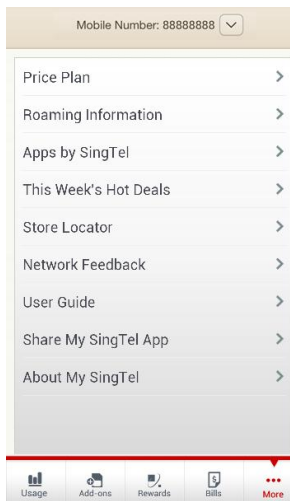

2. Select 'More', followed by 'Network Feedback'.